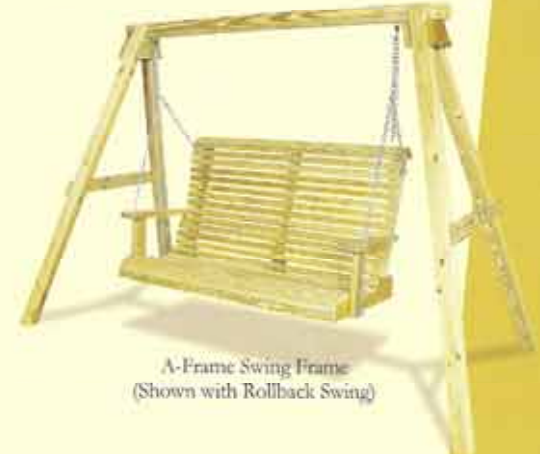

Hexagon Table with Attached Benches  
(Also available without Benches)

56" Round Table, Curved Benches & Umbrella

Rollback Chair Glider

Rollback Lounge, 4 Reclining Positions

3' x 7 1/2' Table with 4 Attached Benches

4' x 5' Table with Border  
2 - 5' Benches with Back & 2 - 4' Benches

Natural Wood with Stain

Rollback Settee

Rollback 4' Love Seat

52" x 52" Table with Border and 4 Attached Benches

6'6" Table with Attached Benches  
Also available in 8'

Rollback Rocker, Square Coffee Table & Rollback Chair

A-Frame Swing Frame  
(Shown with Rollback Swing)

50' Octagon Table with Attached Benches

6'6" Table, shown with 2  
6'6" Benches and 2 - 2' Benches

Settee Glider