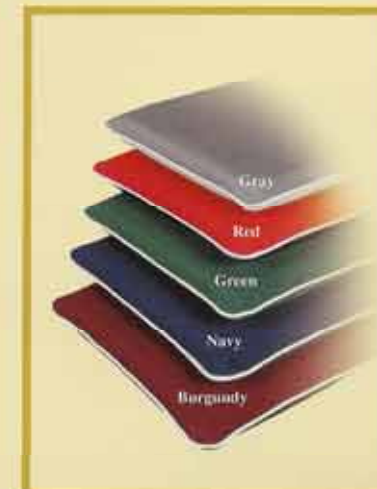

## LIGHTHOUSES

4' Lighthouse with Shelves  
(For Indoor Use)

4' Lighthouse (also in 5')  
Trim Colors: Blue, Red, Green, Black

Chaise Lounge, with Cushion

Royal Swing Frame with Canopy  
(Shown with Adirondack Swing)

## CUSHIONS, PADS & UMBRELLAS

King Tables carries Cushions for the Chaise Lounges, plus Bench and Chair Pads in five popular colors. Bench Pads have handy "Seals" fasteners to keep them in place. The fabric is treated with PVC for intrinsic water absorption, and the covers are made of Sunbrella fabric with tensile durability. A "breathable" fabric that adds comfort and allows quick drying if the pads get wet.