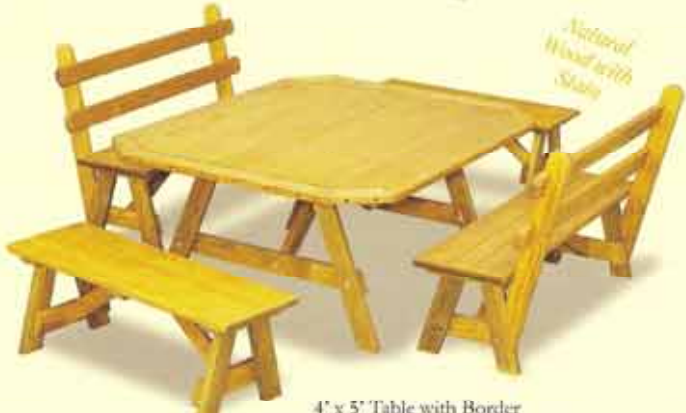

4' x 5" Table, shown with 2 - 4'  
Benches & 2 - 5' Benches

55" Octagon Table with 4 Table Chairs  
(Also available with Benches)

64" Table with Border shown with  
2 - 4' Benches & 2 - 5' Benches with backs

Hexagon Table with Attached Benches  
(Also available without Benches)

56" Round Table, Curved Benches & Umbrella

Rollback Chair Glider

Rollback Lounge, 4 Reclining Positions

3' x 7 1/2' Table with 4 Attached Benches

4' x 5' Table with Border  
2 - 5' Benches with Back & 2 - 4' Benches

Natural Wood with Stain

Rollback Settee

Rollback 4' Love Seat

52" x 52" Table with Border and 4 Attached Benches

6'6" Table with Attached Benches  
Also available in 8'

Rollback Rocker, Square Coffee Table & Rollback Chair

A-Frame Swing Frame  
(Shown with Rollback Swing)

50' Octagon Table with Attached Benches

6'6" Table, shown with 2  
6'6" Benches and 2 - 2' Benches

Settee Glider