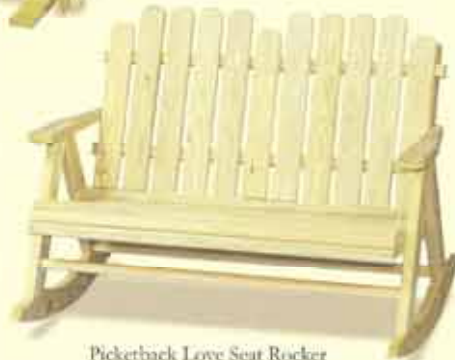

## KING PATIO FURNITURE STYLES

To make your selection of King Tables furniture easier, this grid and listing will help you find all the items in our line.

Style Guide ITEM	Picketback	Rollback	Heartback	Curveback	Adirondack
4' Glider	•	•	•	•	•
5' Glider	•	•	•	•	•
Glider Chair	•	•	•	•	•
4' Swing	•	•	•	•	•
5' Swing	•	•	•	•	•
Chair	•	•	•	•	•
Rocker	•	•	•	•	•
Settee	•	•	•	•	•
Love Seat	•	•	•	•	•
Love Seat Rocker	•	•	•	•	•
Folding Chair	•	•	•	•	•

Picketback Love Seat

4' Garden Bench

Curveback 5' Glider

Curveback Settee

5' Picketback Glider

Picketback Love Seat Rocker

## PLANTERS

20" Log Planter

30" Log Planter

Round Planter

Square Planter