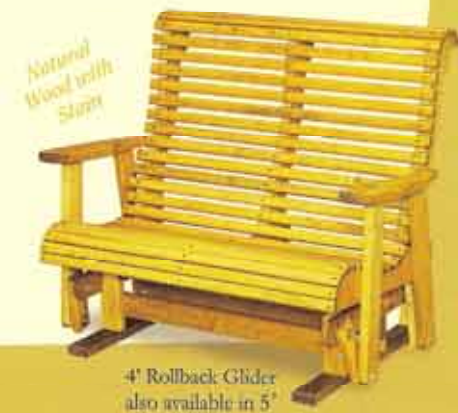

4' x 5' Table with Border  
2 - 5' Benches with Back & 2 - 4' Benches

Natural Wood with Stain

Rollback Settee

Rollback 4' Love Seat

52" x 52" Table with Border and 4 Attached Benches

6'6" Table with Attached Benches  
Also available in 8'

Rollback Rocker, Square Coffee Table & Rollback Chair

A-Frame Swing Frame  
(Shown with Rollback Swing)

50' Octagon Table with Attached Benches

6'6" Table, shown with 2  
6'6" Benches and 2 - 2' Benches

Settee Glider

Natural Wood with Stain

4' Rollback Glider  
also available in 5'

Picketback Settee

Natural Wood with Stain

Picketback Chair, Square Coffee Table, Picketback Rocker

Curveback Chair, Round Coffee Table & Curveback Rocker