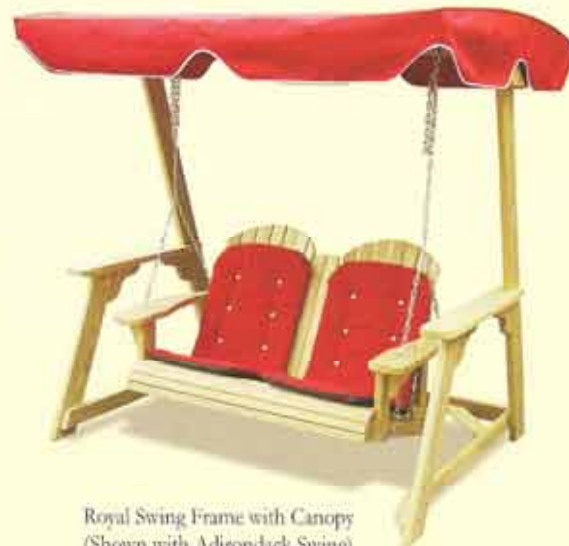

Picketback Love Seat

4' Garden Bench

Curveback 5' Glider

Curveback Settee

5' Picketback Glider

Picketback Love Seat Rocker

## PLANTERS

20" Log Planter

30" Log Planter

Round Planter

Square Planter

## LIGHTHOUSES

4' Lighthouse with Shelves  
(For Indoor Use)

4' Lighthouse (also in 5')  
Trim Colors: Blue, Red, Green, Black

Chaise Lounge, with Cushion

Royal Swing Frame with Canopy  
(Shown with Adirondack Swing)

## CUSHIONS, PADS & UMBRELLAS

King Tables carries Cushions for the Chaise Lounges, plus Bench and Chair Pads in five popular colors. Bench Pads have handy "Seals" fasteners to keep them in place. The fabric is treated with PVC for intrinsic water absorption, and the covers are made of Sunbrella fabric with tensile durability. A "breathable" fabric that adds comfort and allows quick drying if the pads get wet.