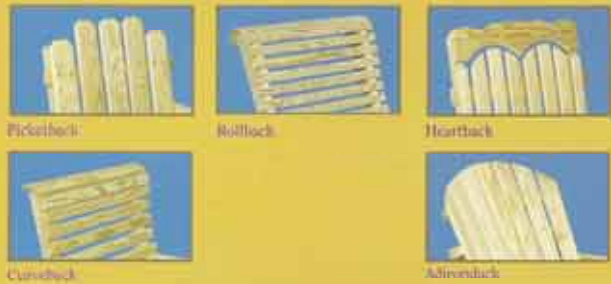

Style Guide ITEM	Picketback	Rollback	Heartback	Curveback	Adirondack
4' Glider	•	•	•	•	•
5' Glider	•	•	•	•	•
Glider Chair	•	•	•	•	•
4' Swing	•	•	•	•	•
5' Swing	•	•	•	•	•
Chair	•	•	•	•	•
Rocker	•	•	•	•	•
Settee	•	•	•	•	•
Love Seat	•	•	•	•	•
Love Seat Rocker	•	•	•	•	•
Folding Chair	•	•	•	•	•