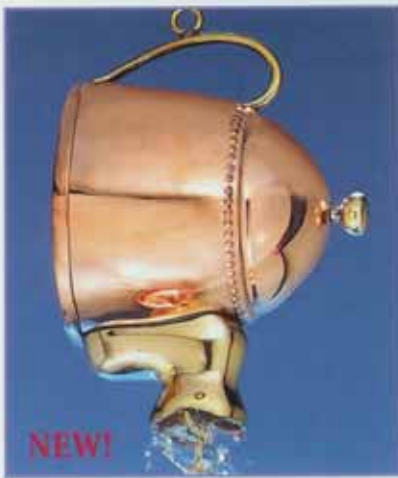

NEW!

TEAPOT LEADER

497, 497P (Shown)
7"L x 5"W x 4"D

OVER 6 1/2 FEET LONG!