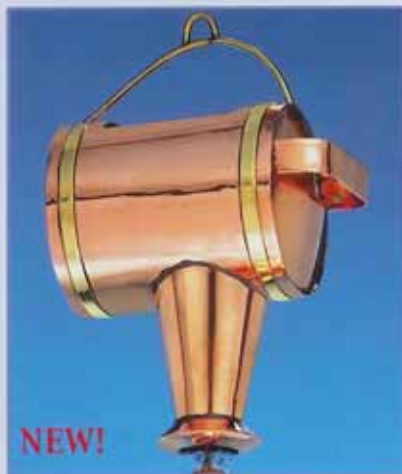

# RAIN CHAINS

Originating hundreds of years ago in Japan, Rain Chains act as linked funnels that are a decorative alternative to a cheerless gutter downspout. Rainwater playfully dances and flows down these hand-crafted copper channels producing a pleasing sound as it is guided from the rooftop to the ground. All copper Rain Chains are now available with an antiqued finish for that classic weathered look.

The Watering Can and Teapot leaders can be used interchangeably with other Rain Chains to create a unique design.

**NEW!**