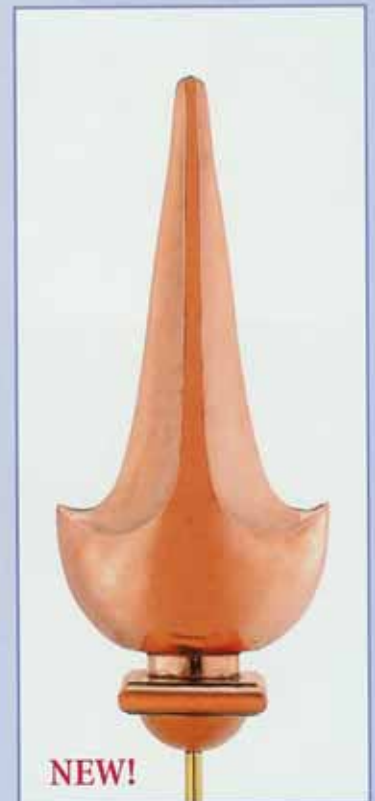

See pages 19-21 for mounting and display options.

* Finial measurement includes bottom brass shaft

AVALON[®]

700
13"H x 4"W

LANCELOT[®]

701
24"H x 5"W

CAMELOT[®]

702
26"H x 5"W

* Finial measurement includes bottom brass shaft

*Looks Great
in the Garden
or on the Roof!*

NEW!

FLEUR-DE-LIS - LARGE

741

54"H x 19"W x 11"D

Pictured: 740 Fleur-de-lis - medium

NEW!

VICTORIA - LARGE

744

53"H x 9"W

NEW!

HENRY - SMALL

730

27"H x 9"W x 5"D

NEW!

HENRY - MEDIUM

731

39"H x 14"W x 8"D

NEW!

HENRY - LARGE

732

54"H x 19"W x 11"D

FINIALS