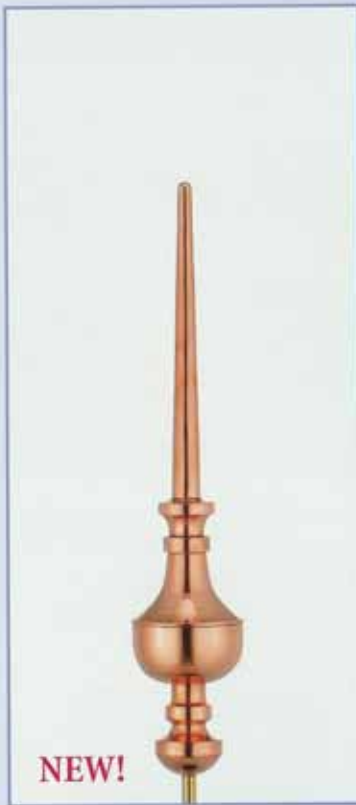

See pages 19-21 for mounting and display options.

* Finial measurement includes bottom brass shaft

AVALON[®]

700
13"H x 4"W

LANCELOT[®]

701
24"H x 5"W

CAMELOT[®]

702
26"H x 5"W

* Finial measurement includes bottom brass shaft

*Looks Great
in the Garden
or on the Roof!*

NEW!

FLEUR-DE-LIS - LARGE

741

54"H x 19"W x 11"D

Pictured: 740 Fleur-de-lis - medium

NEW!

VICTORIA - SMALL

742

27"H x 4.5"W

NEW!

VICTORIA - MEDIUM

743

39"H x 7"W

NEW!

VICTORIA - LARGE

744

53"H x 9"W

NEW!

HENRY - SMALL

730

27"H x 9"W x 5"D

NEW!