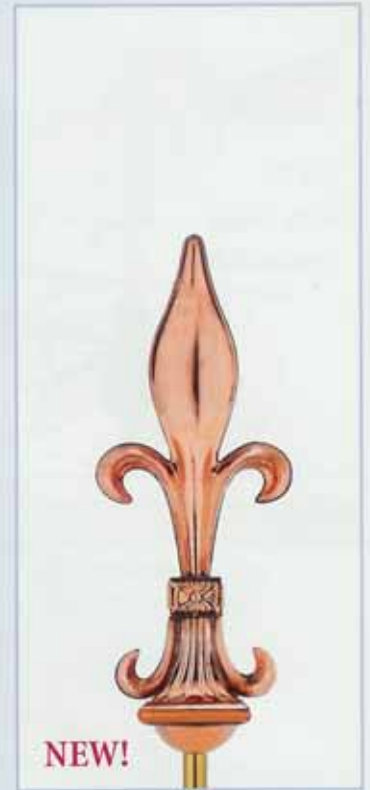

See pages 19-21 for mounting and display options.

* Finial measurement includes bottom brass shaft

AVALON[®]

700
13"H x 4"W

LANCELOT[®]

701
24"H x 5"W

CAMELOT[®]

702
26"H x 5"W

* Finial measurement includes bottom brass shaft

*Looks Great
in the Garden
or on the Roof!*

NEW!

FLEUR-DE-LIS - LARGE

741

54"H x 19"W x 11"D

Pictured: 740 Fleur-de-lis - medium

NEW!

VICTORIA - SMALL

742

27"H x 4.5"W

NEW!

VICTORIA - MEDIUM

743

39"H x 7"W

NEW!