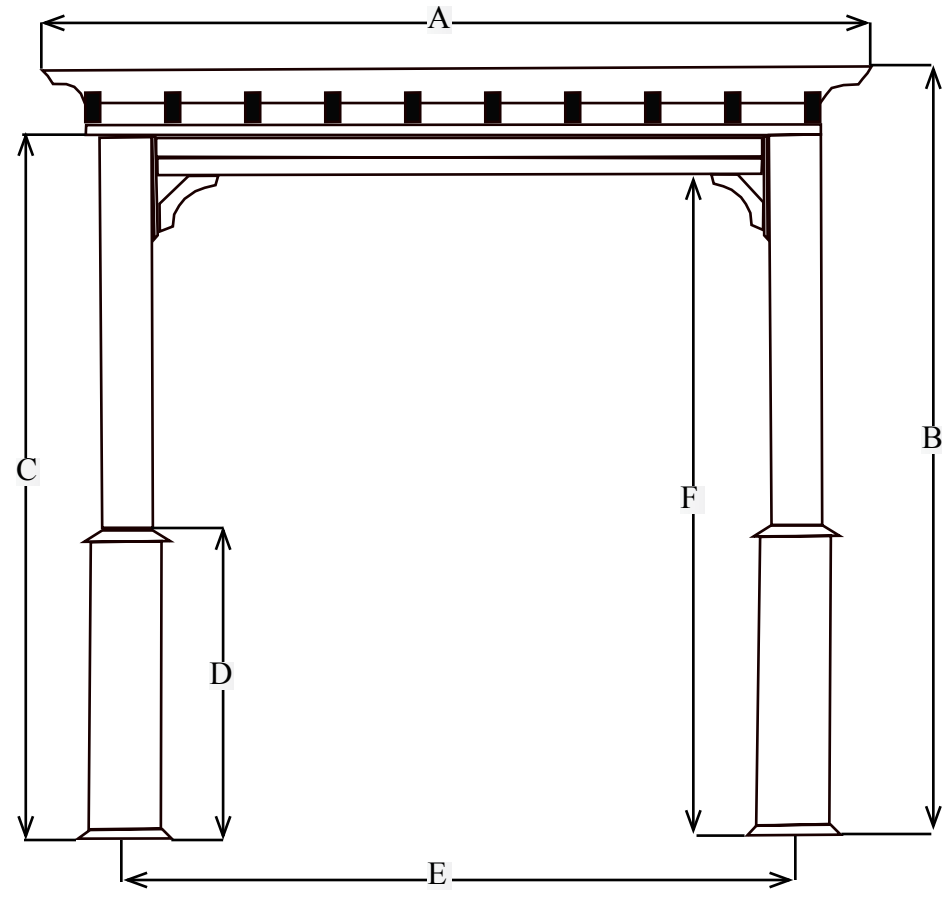

## Wood and Vinyl Standard Pergola Measurements

Wood	A	B	C	D	E	F
8"	118	97.5/8	89.1/2	39.3/8	85.3/4	86.3/4
10'	142	97.5/8	89.1/2	39.3/8	109.3/4	86.3/4
12'	166	97.5/8	89.1/2	39.3/8	133.3/4	86.384
14'	190	97.5/8	89.1/2	39.3/8	157.3/4	88.3/4
16'	214	97.5/8	89.1/2	39.3/8	181.3/4	88.3/4

Vinyl	A	B	C	D	E	F
8"	118	97.5/8	89.1/2	38.3/8	85.3/4	86.1/2
10'	142	97.1/2	89.1/2	38.3/8	109.3/4	86.1/2
12'	166	97.1/2	89.1/2	38.3/8	133.3/4	86.1/2
14'	190	97.1/2	89.1/2	38.3/8	157.3/4	85
16'	214	97.1/2	89.1/2	38.3/8	181.3/4	85